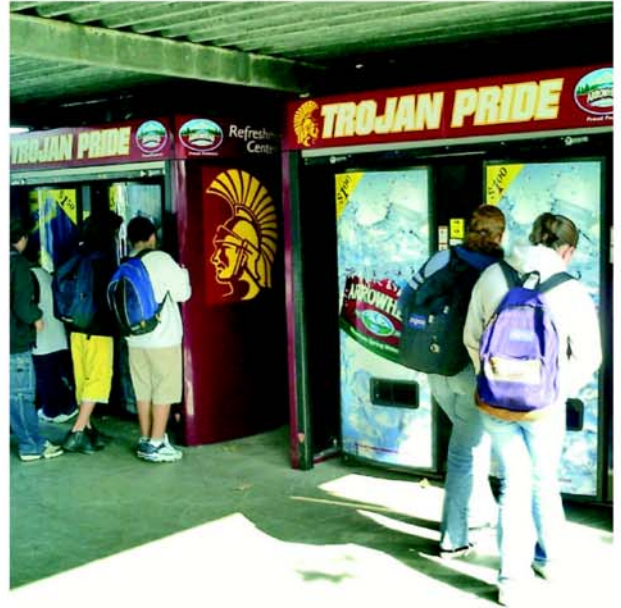

Security and Aesthetics

Options

We offer schools a wide range of security and cosmetic products for their vending needs. From the "Sentry" to the innovative "Refreshment Center", our goal is to provide safe, secure and attractive vending centers for your school. Our products are tested in the real world. You can be confident that an investment in our products will increase sales and protect your assets.

Placement flexibility

This has always plagued the vending industry. The sole purpose of vending machines is to provide a convenient source of products to the public. The Refreshment Center allows placements in the highest traffic areas. Your machines can be free-standing along sidewalks, parking lots, athletic fields, buildings, etc. The Refreshment Center can also be bolted back to back creating free-standing vending centers or installed indoors as an area treatment. High visibility locations also deter vandalism and theft.

Security

Security and protection from the elements with aesthetically pleasing products. Icon Enclosures provides unsurpassed security features to protect your equipment from vandals and thieves. Customized Graphic Kits allow schools to attractively promote themselves in many ways.

- Custom Colors and Graphics for your school
- Access Control
- Remote Control Security Door
- Product Storage or Concession Stands