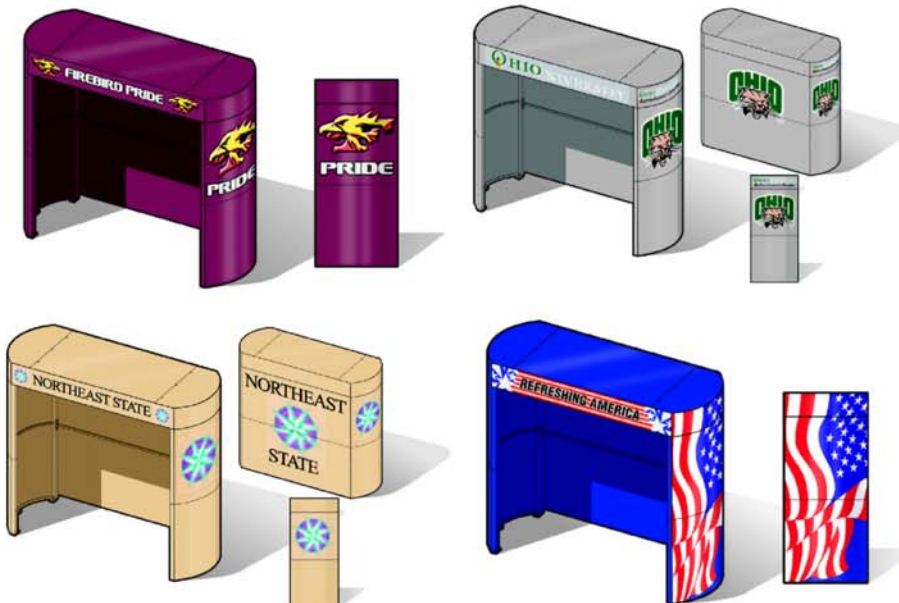

The Future of Campus Vending

> It's Whats Healthy

Nestle Water has teamed up with Icon Enclosures to provide a professional alternative for vending services in the education environment. Healthy products combined with state of the art equipment including the "Refreshment Center". Please call us and we will be happy to come visit and further explain the many benefits of this program.

ICON ENCLOSURES
 Revolutionizing Vending
www.iconenclosures.com

Refreshment Center Graphic Kits That Promote Your School!

All Graphic Kits are produced to fit your particular needs and specifications. Your Graphic Kits are shipped to you pre-installed on your Refreshment Center.

See reverse side for further details >>

Security and Aesthetics

Options

We offer schools a wide range of security and cosmetic products for their vending needs. From the "Sentry" to the innovative "Refreshment Center", our goal is to provide safe, secure and attractive vending centers for your school. Our products are tested in the real world. You can be confident that an investment in our products will increase sales and protect your assets.

Placement flexibility

This has always plagued the vending industry. The sole purpose of vending machines is to provide a convenient source of products to the public. The Refreshment Center allows placements in the highest traffic areas. Your machines can be free-standing along sidewalks, parking lots, athletic fields, buildings, etc. The Refreshment Center can also be bolted back to back creating free-standing vending centers or installed indoors as an area treatment. High visibility locations also deter vandalism and theft.