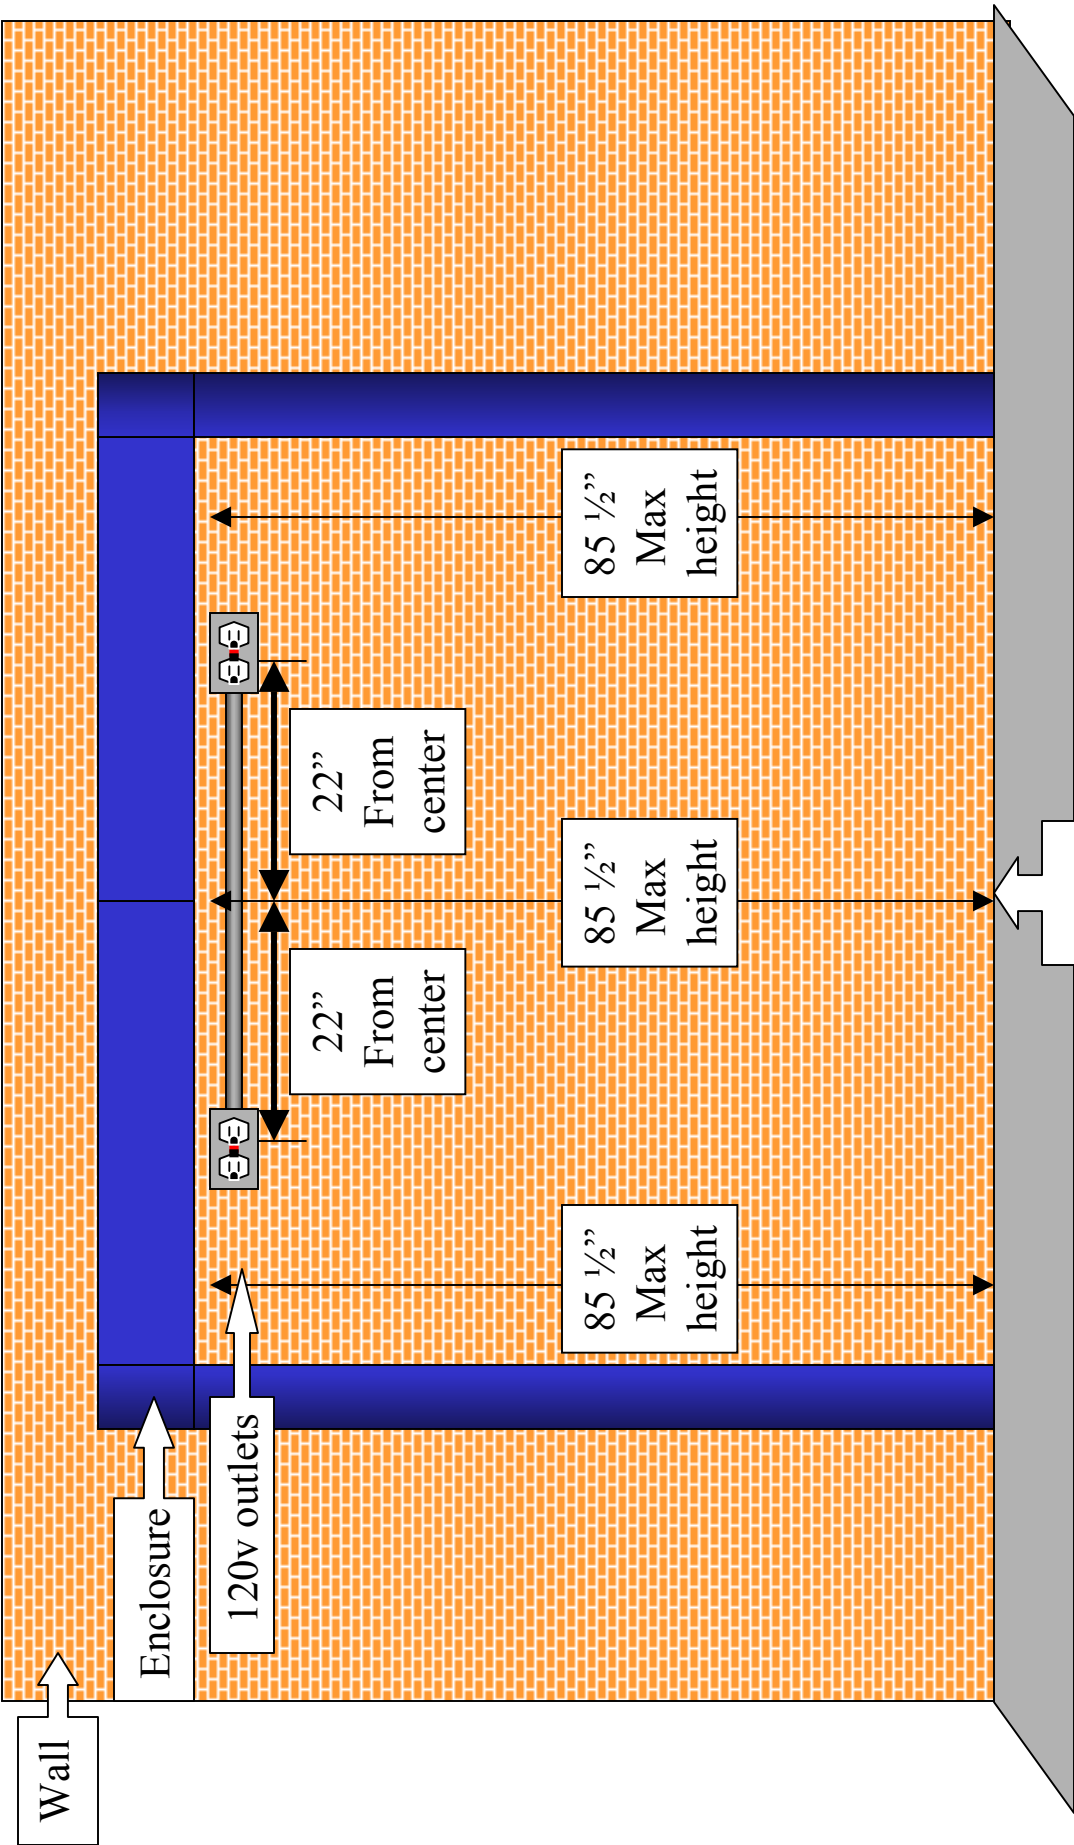

TRIPLE 79" ENCLOSURE

Wall

Enclosure

120v outlets

46" From center

46" From center

85 1/2" Max height

85 1/2" Max height

85 1/2" Max height

center

TRIPLE 72" ENCLOSURE

DUAL 79" ENCLOSURE

DUAL 72" ENCLOSURE

Wall

Enclosure

120v outlets

22" From center

22" From center

76 1/2" Max height

76 1/2" Max height

76 1/2" Max height

center