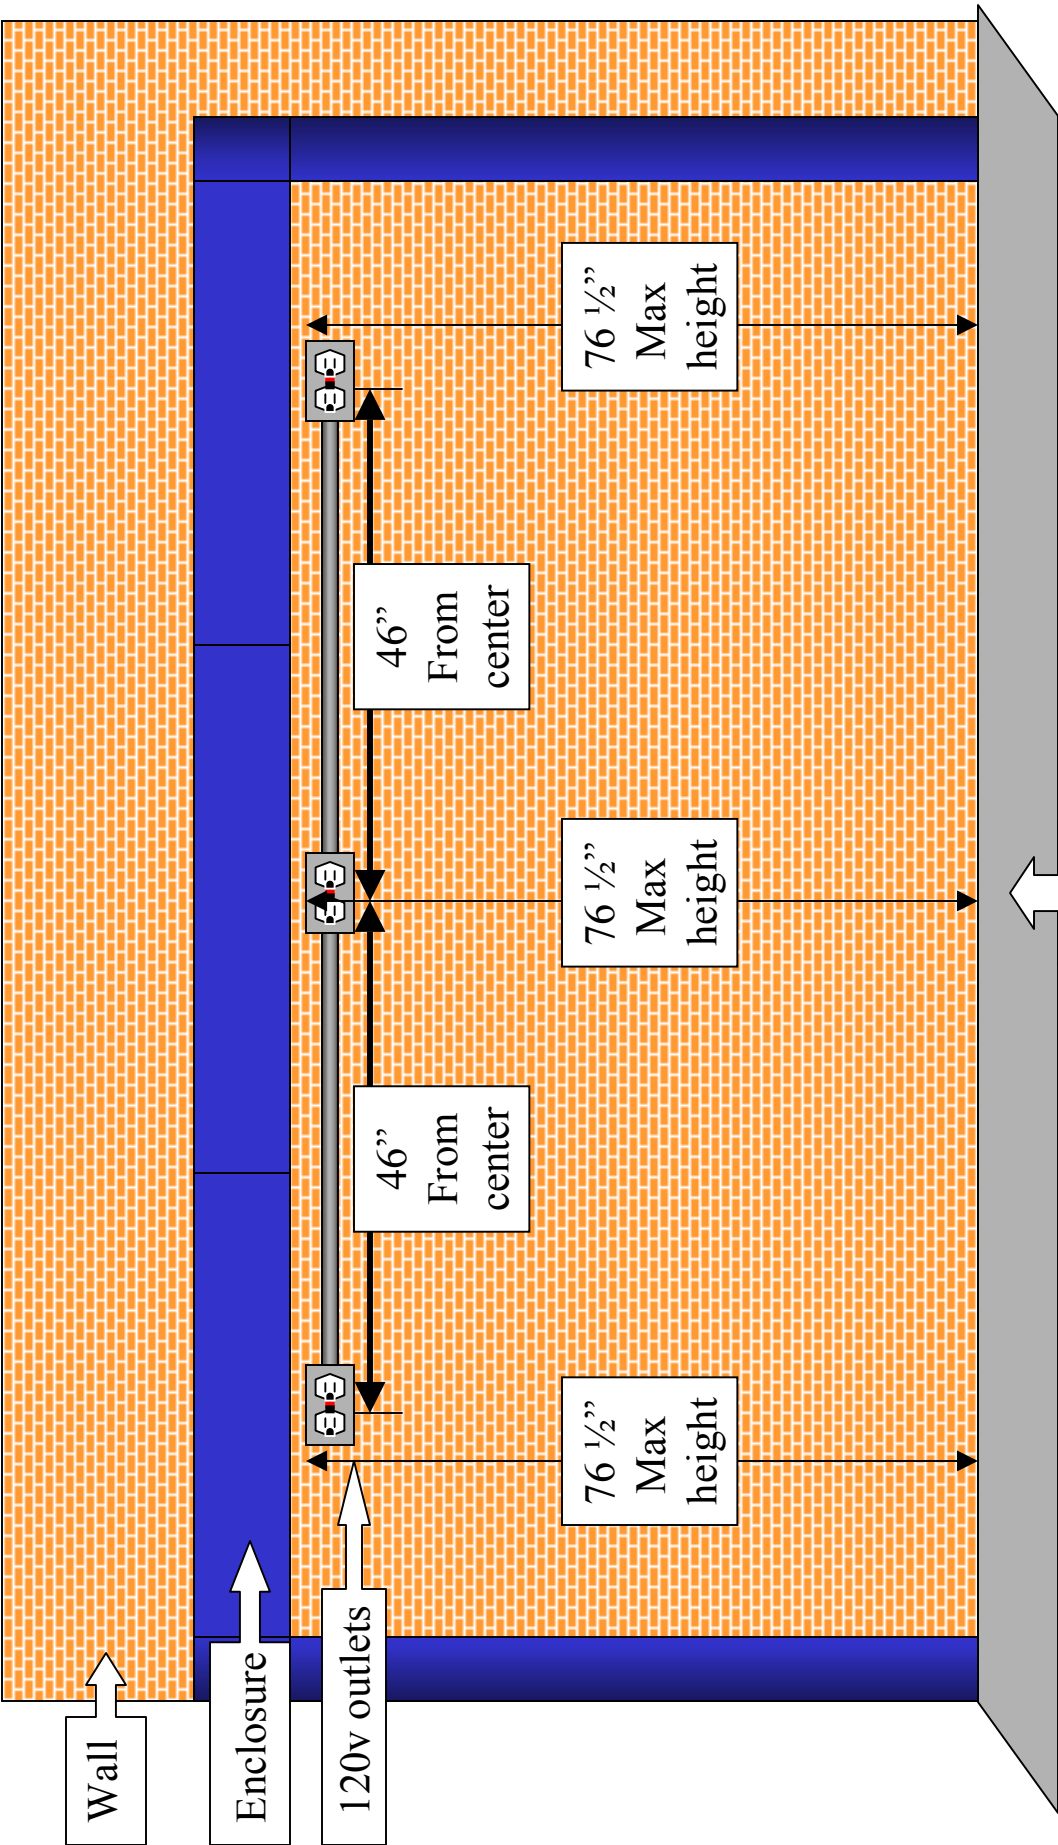

TRIPLE 79" ENCLOSURE

Wall

Enclosure

120v outlets

46" From center

46" From center

85 1/2" Max height

85 1/2" Max height

85 1/2" Max height

center

TRIPLE 72" ENCLOSURE

DUAL 79" ENCLOSURE

DUAL 72" ENCLOSURE

Wall

Enclosure

120v outlets

22" From center

22" From center

76 1/2" Max height

76 1/2" Max height

76 1/2" Max height

center