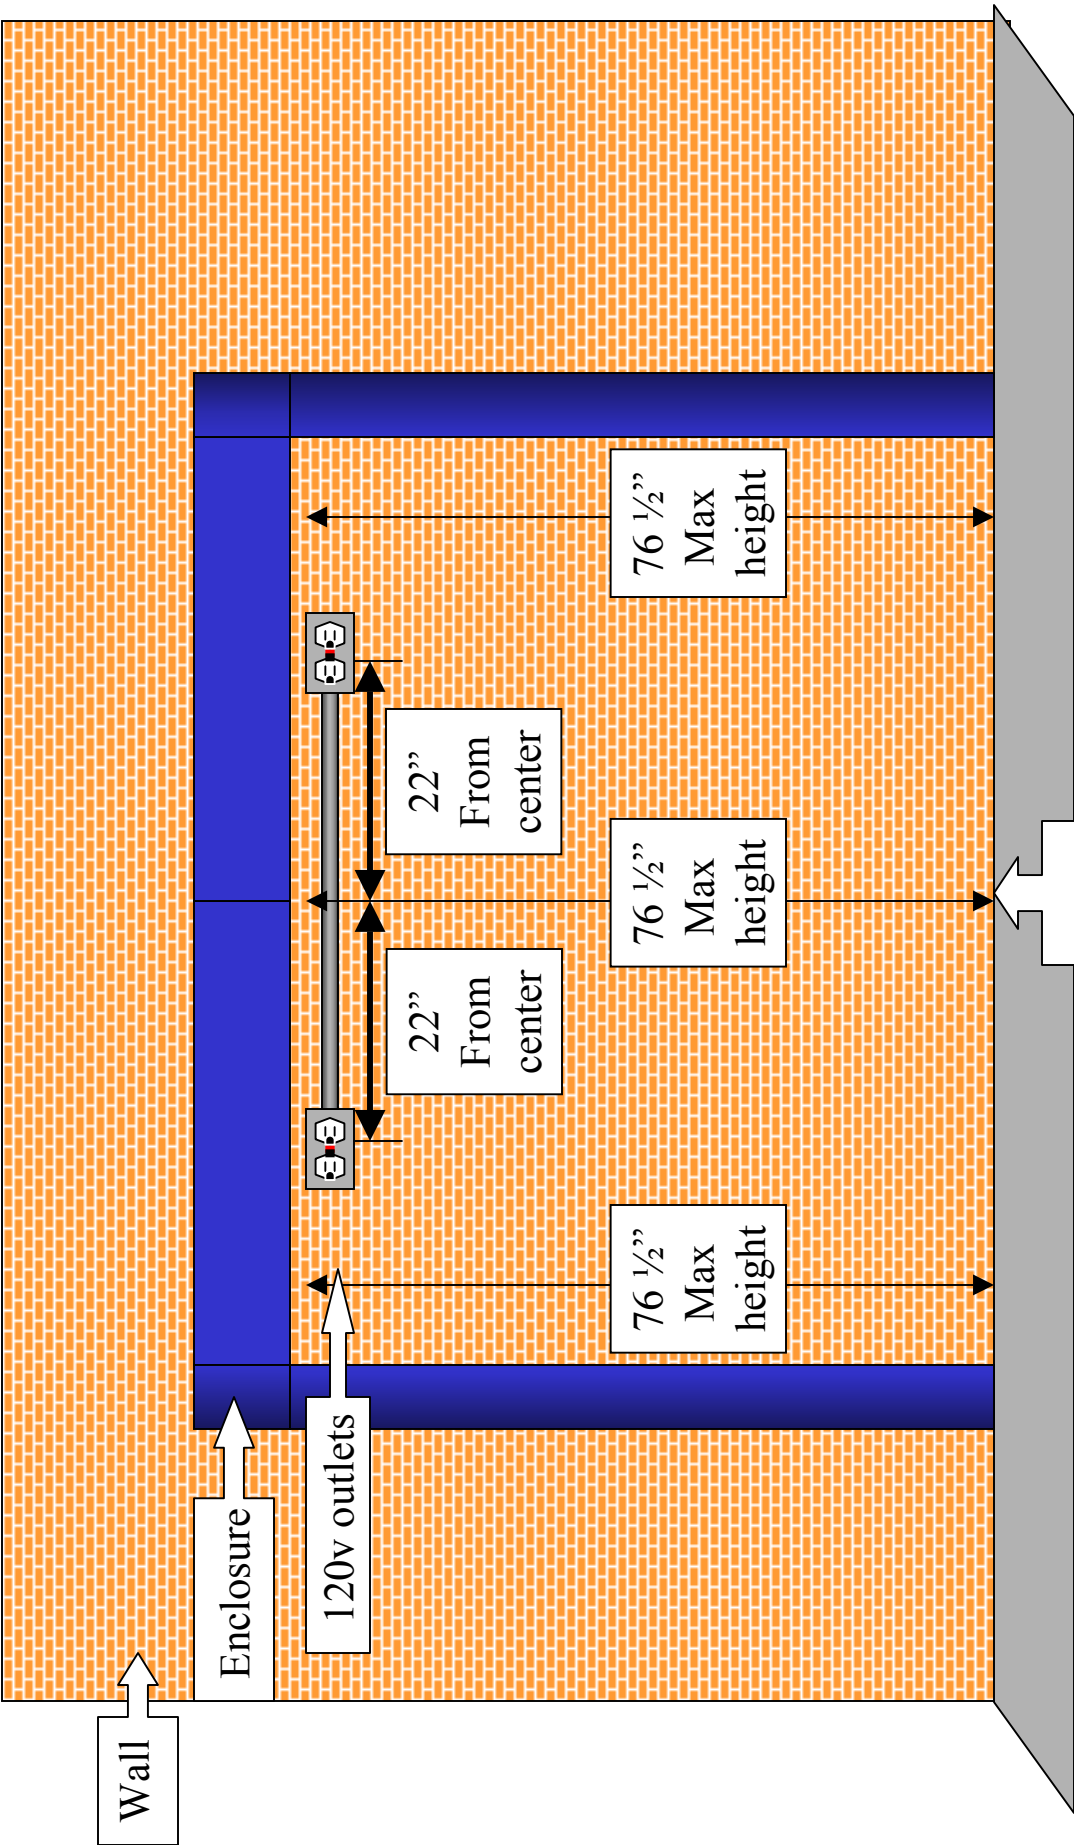

TRIPLE 79" ENCLOSURE

Wall

Enclosure

120v outlets

46" From center

46" From center

85 1/2" Max height

85 1/2" Max height

85 1/2" Max height

center

TRIPLE 72" ENCLOSURE

DUAL 79" ENCLOSURE

DUAL 72" ENCLOSURE

Wall

Enclosure

120v outlets

22" From center

22" From center

76 1/2" Max height

76 1/2" Max height

76 1/2" Max height

center